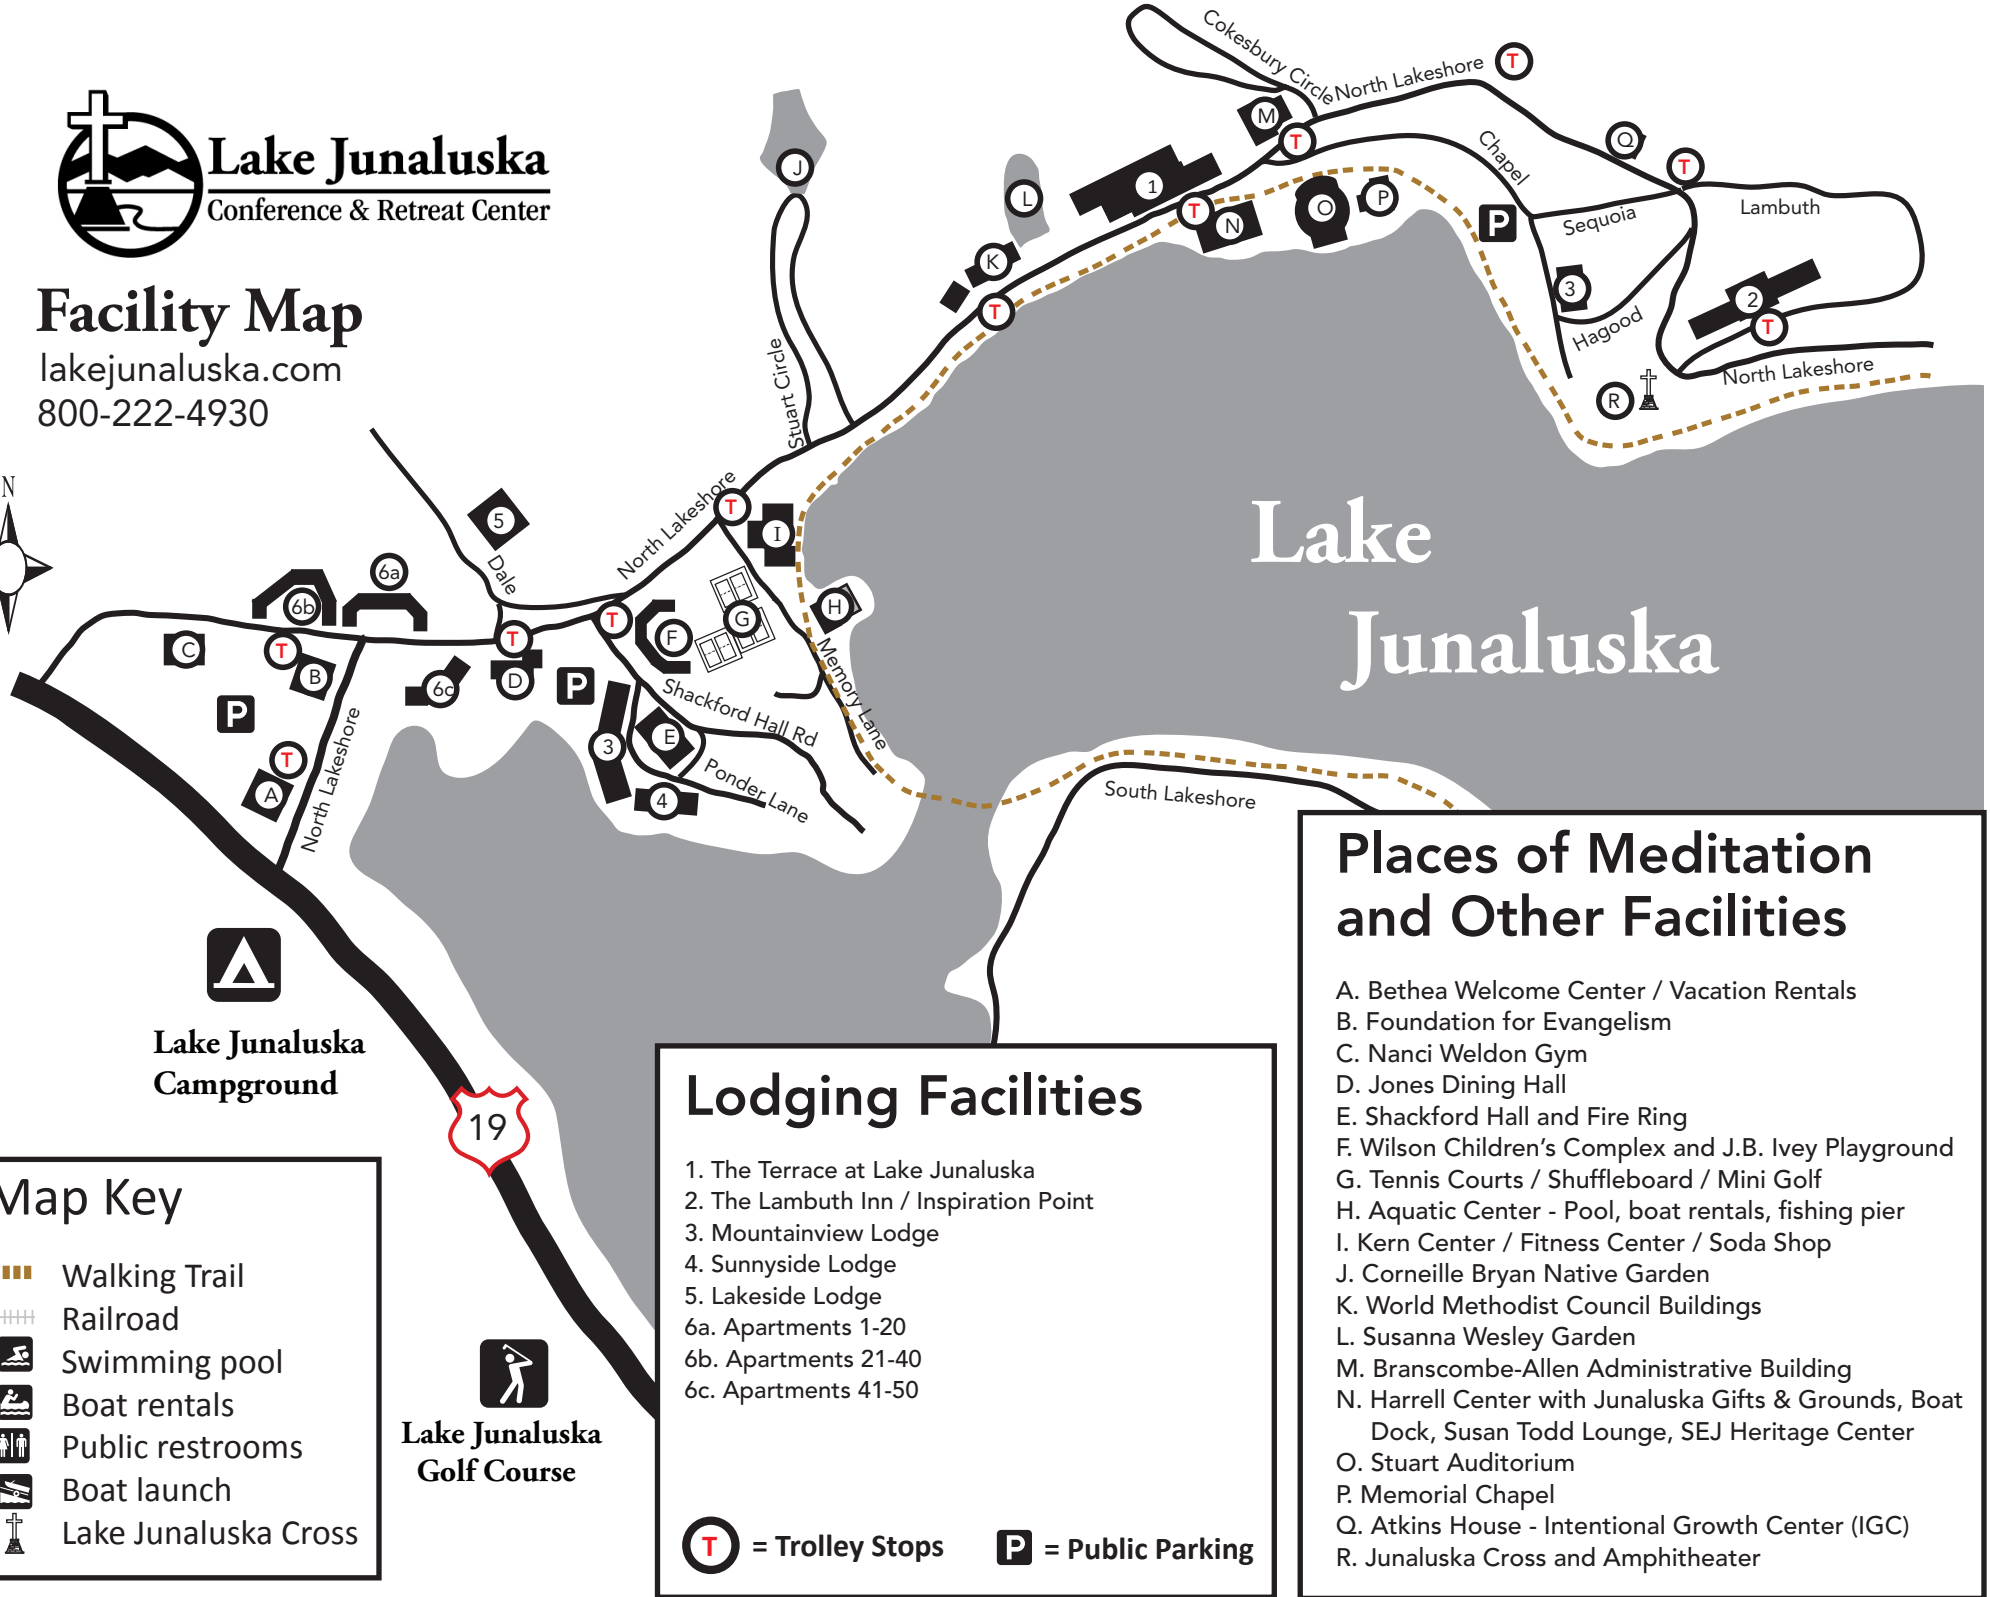

**Lake Junaluska**  
Conference & Retreat Center

# Lake Junaluska

Lake Junaluska  
Campground

Lake Junaluska  
Golf Course

### Map Key

- Walking Trail
- Railroad
- Swimming pool
- Boat rentals
- Public restrooms
- Boat launch
- Lake Junaluska Cross

### Lodging Facilities

1. The Terrace at Lake Junaluska
2. The Lambuth Inn / Inspiration Point
3. Mountainview Lodge
4. Sunnyside Lodge
5. Lakeside Lodge
- 6a. Apartments 1-20
- 6b. Apartments 21-40
- 6c. Apartments 41-50